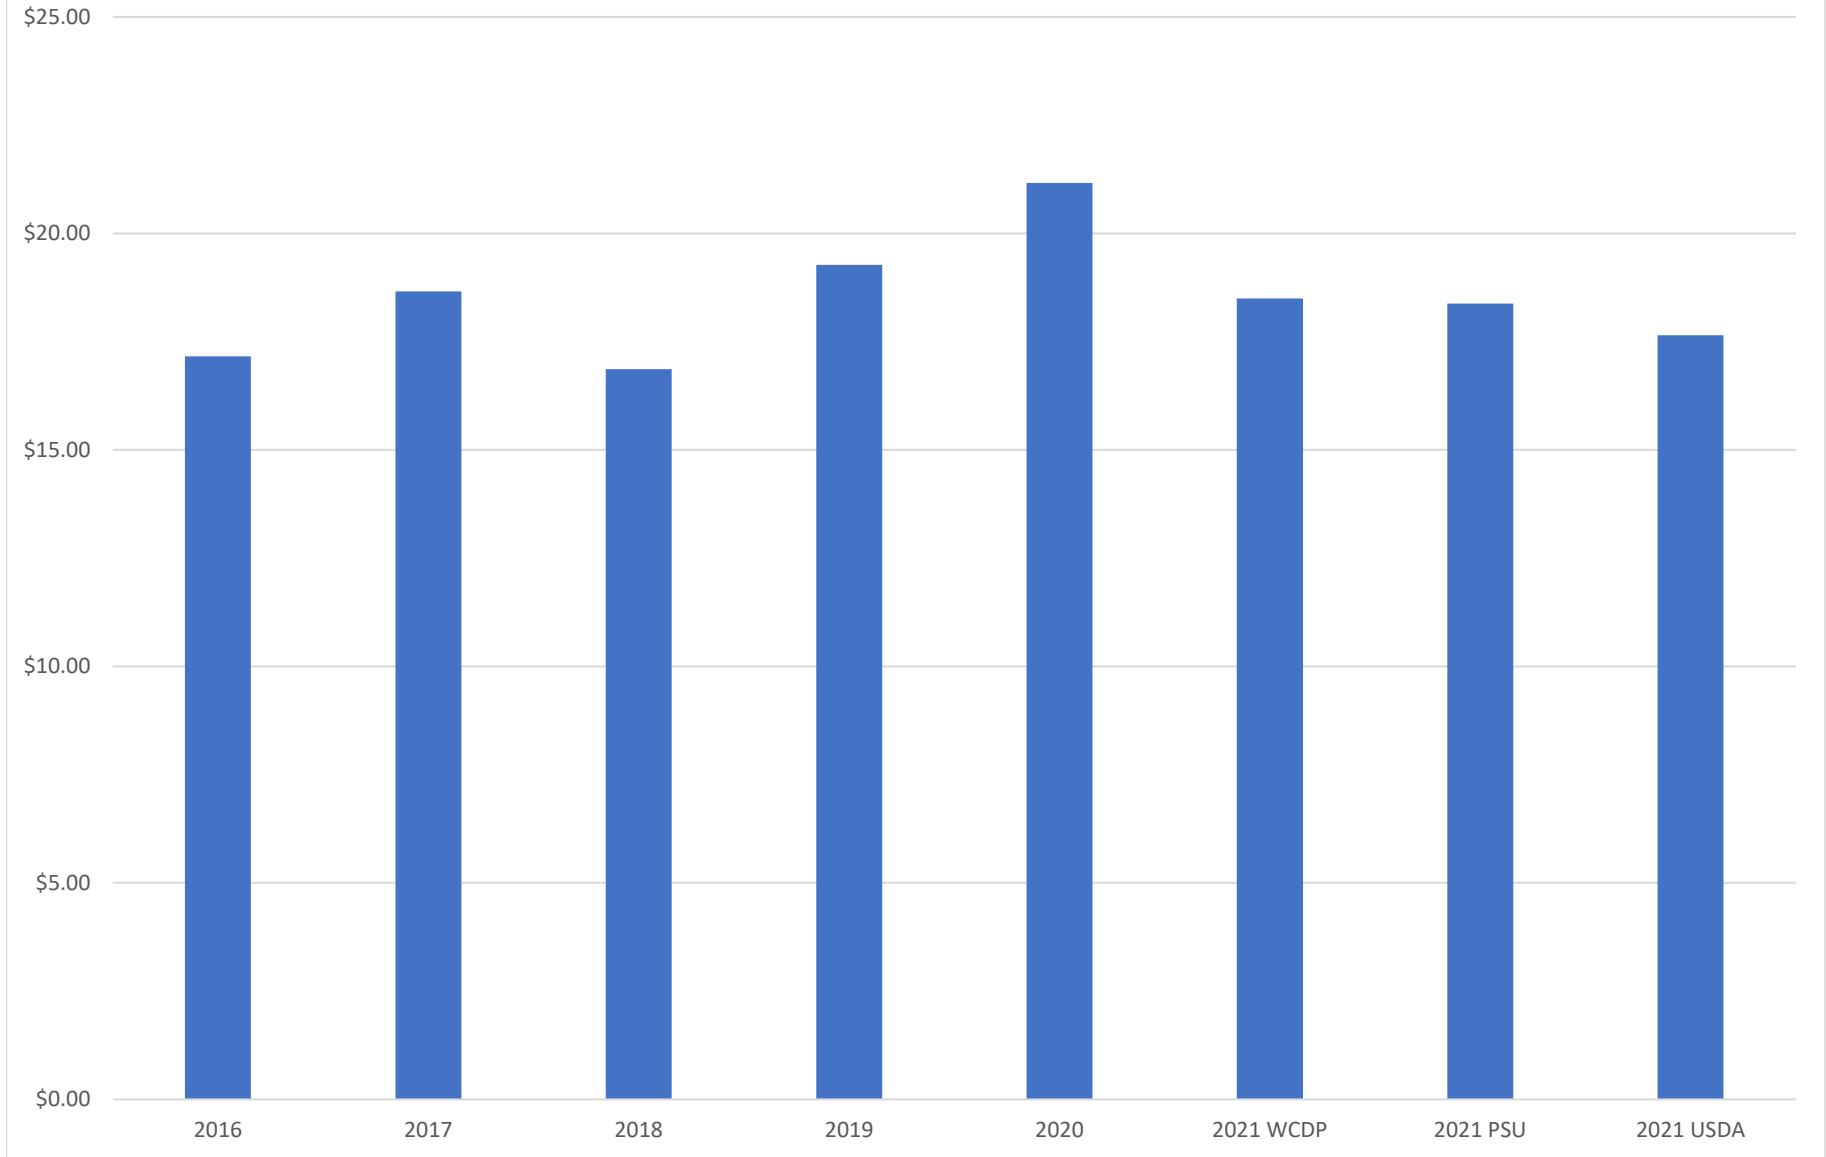

US Milk Production per Day
(million pounds)
Source USDA-NASS

Pennsylvania Milk Production
2018-2020
Million lbs. per day

Actual and Forecasted PA All Milk Price
PSU Dairy Outlook
2018-2021

Weighted Average PA Mailbox Prices
2018-2020

US ALL MILK PRICE
Actual and Estimated
2016-2021

Supply: Milk Already Burdensome. Will Slow in 2H21.

Submitted: February 5, 2021

PADC Exhibit 19