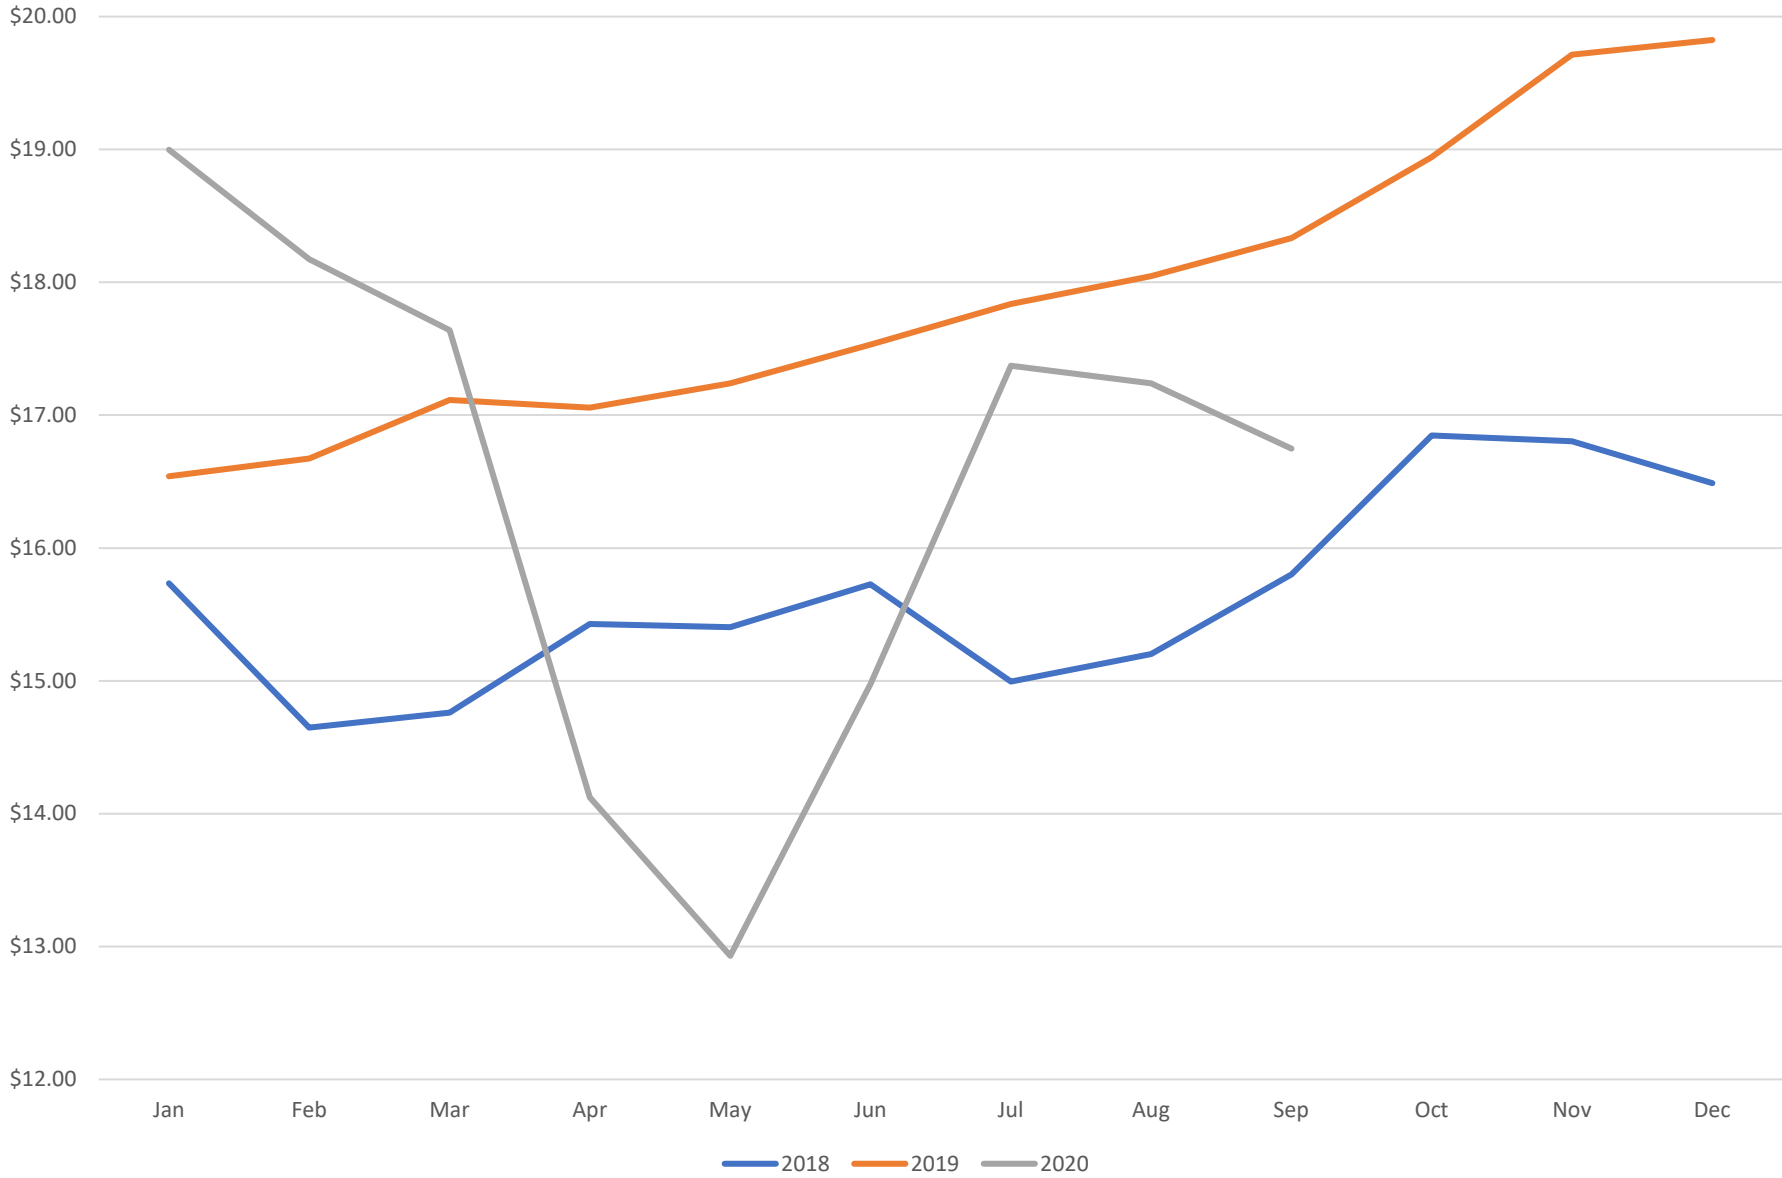

US Milk Production per Day
(million pounds)
Source USDA-NASS

Pennsylvania Milk Production
2018-2020
Million lbs. per day

Actual and Forecasted PA All Milk Price
PSU Dairy Outlook
2018-2021

Weighted Average PA Mailbox Prices
2018-2020

US ALL MILK PRICE
Actual and Estimated
2016-2021

Supply: Milk Already Burdensome. Will Slow in 2H21.

Submitted: February 5, 2021

PADC Exhibit 19