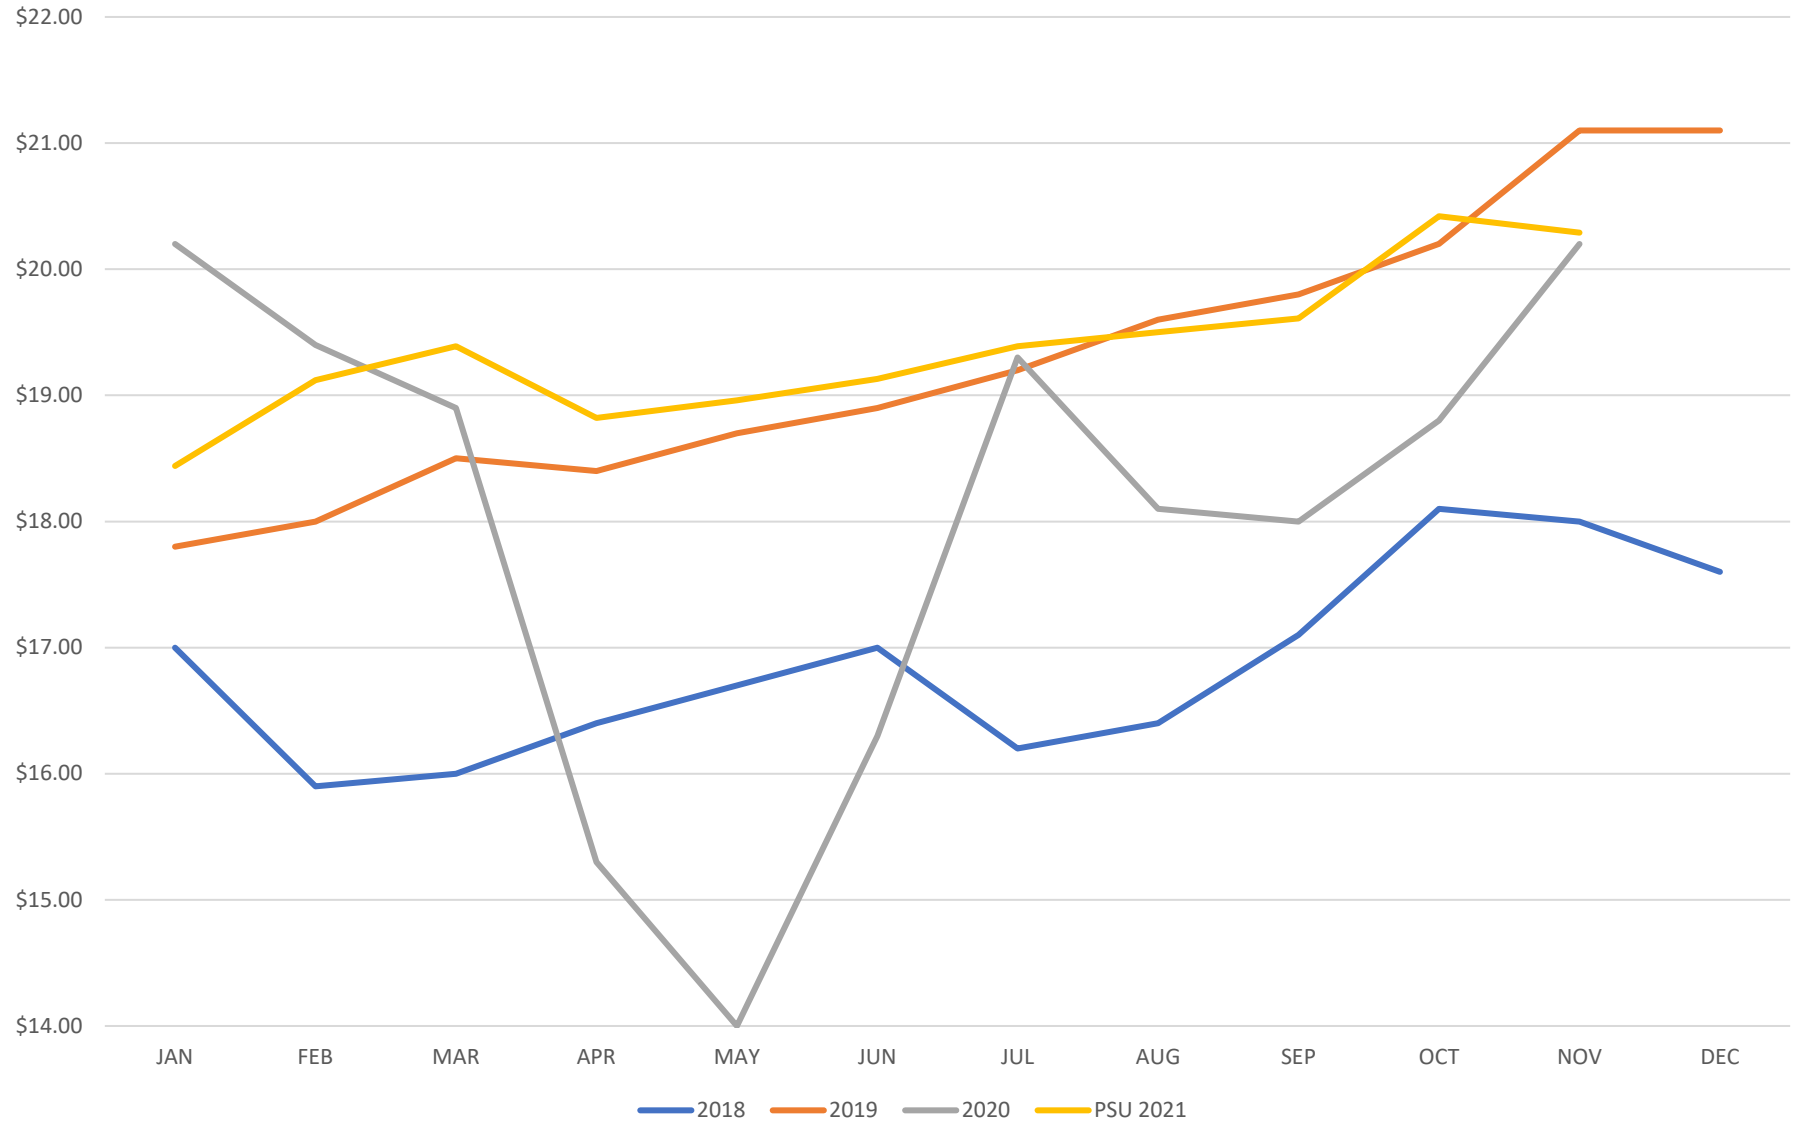

US Milk Production per Day
(million pounds)
Source USDA-NASS

Pennsylvania Milk Production
2018-2020
Million lbs. per day

Actual and Forecasted PA All Milk Price
PSU Dairy Outlook
2018-2021

Weighted Average PA Mailbox Prices
2018-2020

US ALL MILK PRICE
Actual and Estimated
2016-2021

Supply: Milk Already Burdensome. Will Slow in 2H21.

Submitted: February 5, 2021

PADC Exhibit 19