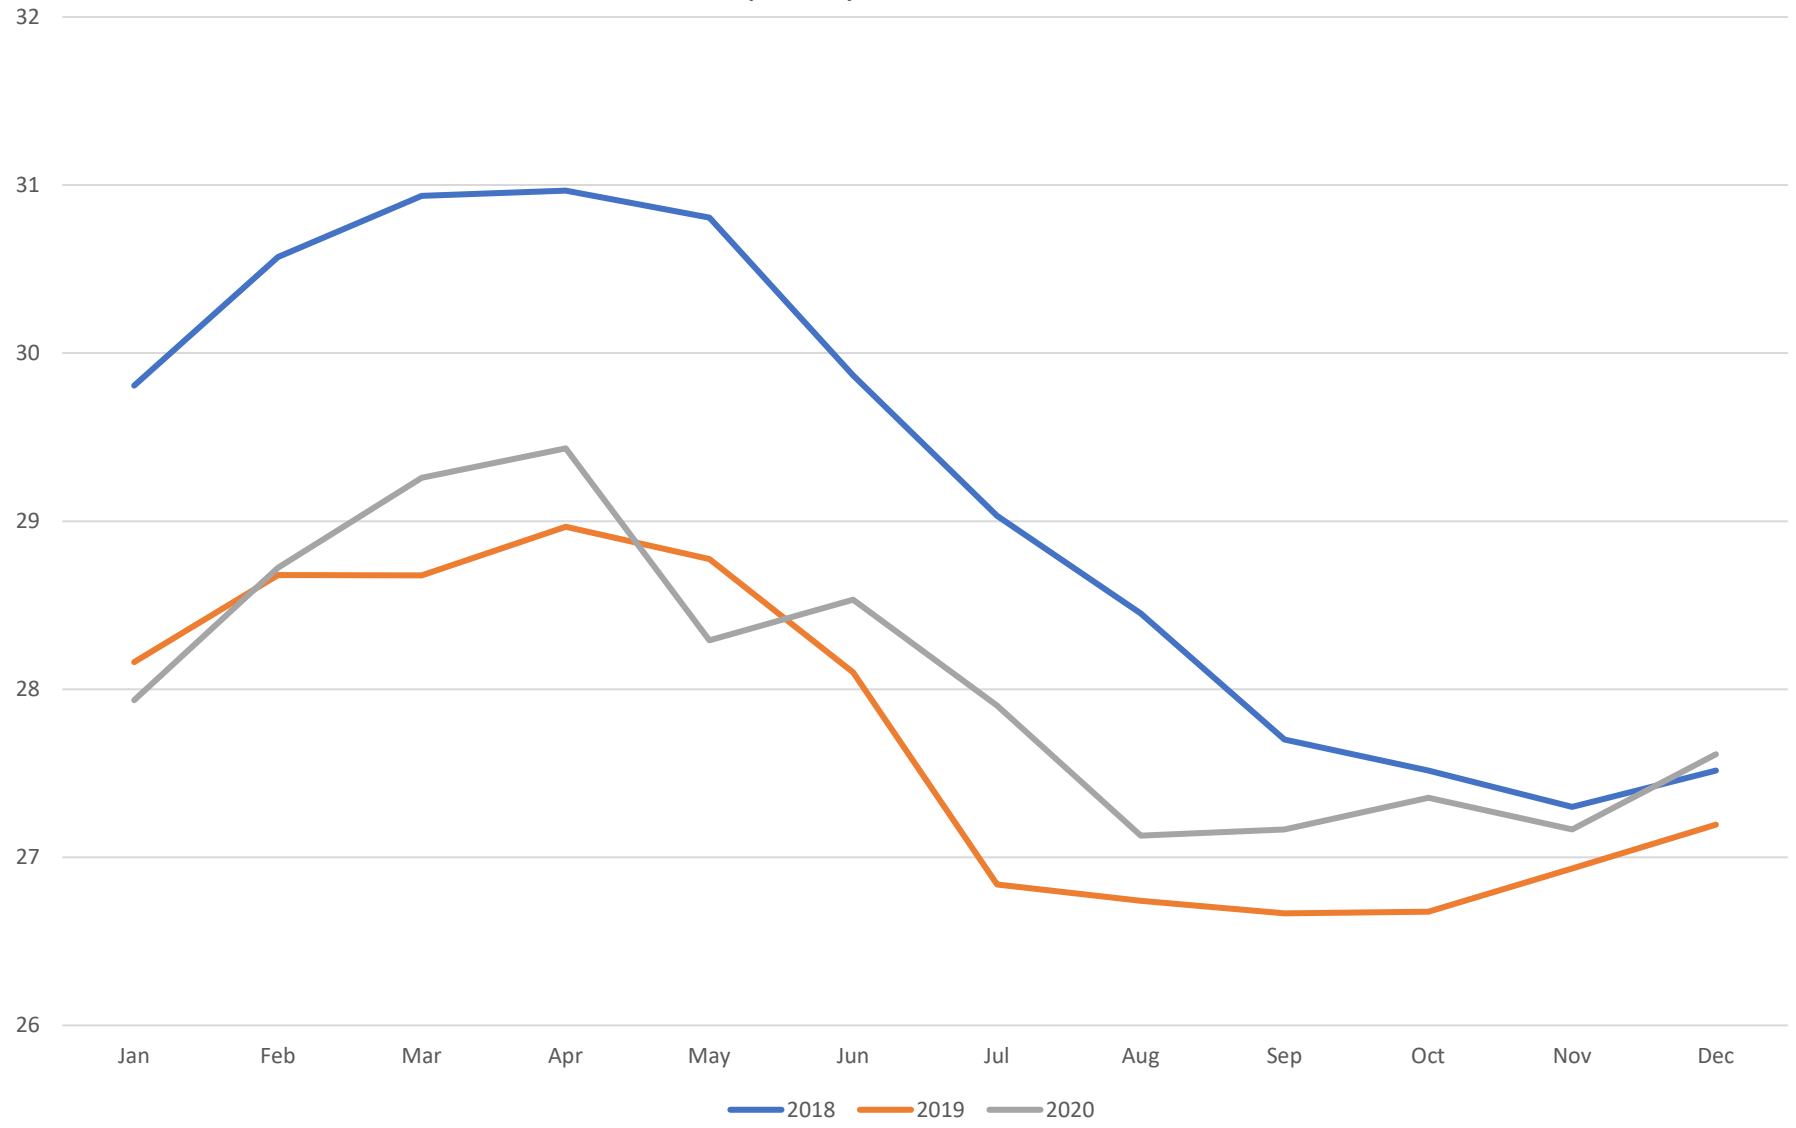

US Milk Production per Day
(million pounds)
Source USDA-NASS

Pennsylvania Milk Production
2018-2020
Million lbs. per day

Actual and Forecasted PA All Milk Price
PSU Dairy Outlook
2018-2021

Weighted Average PA Mailbox Prices
2018-2020

US ALL MILK PRICE
Actual and Estimated
2016-2021

Supply: Milk Already Burdensome. Will Slow in 2H21.

Submitted: February 5, 2021

PADC Exhibit 19