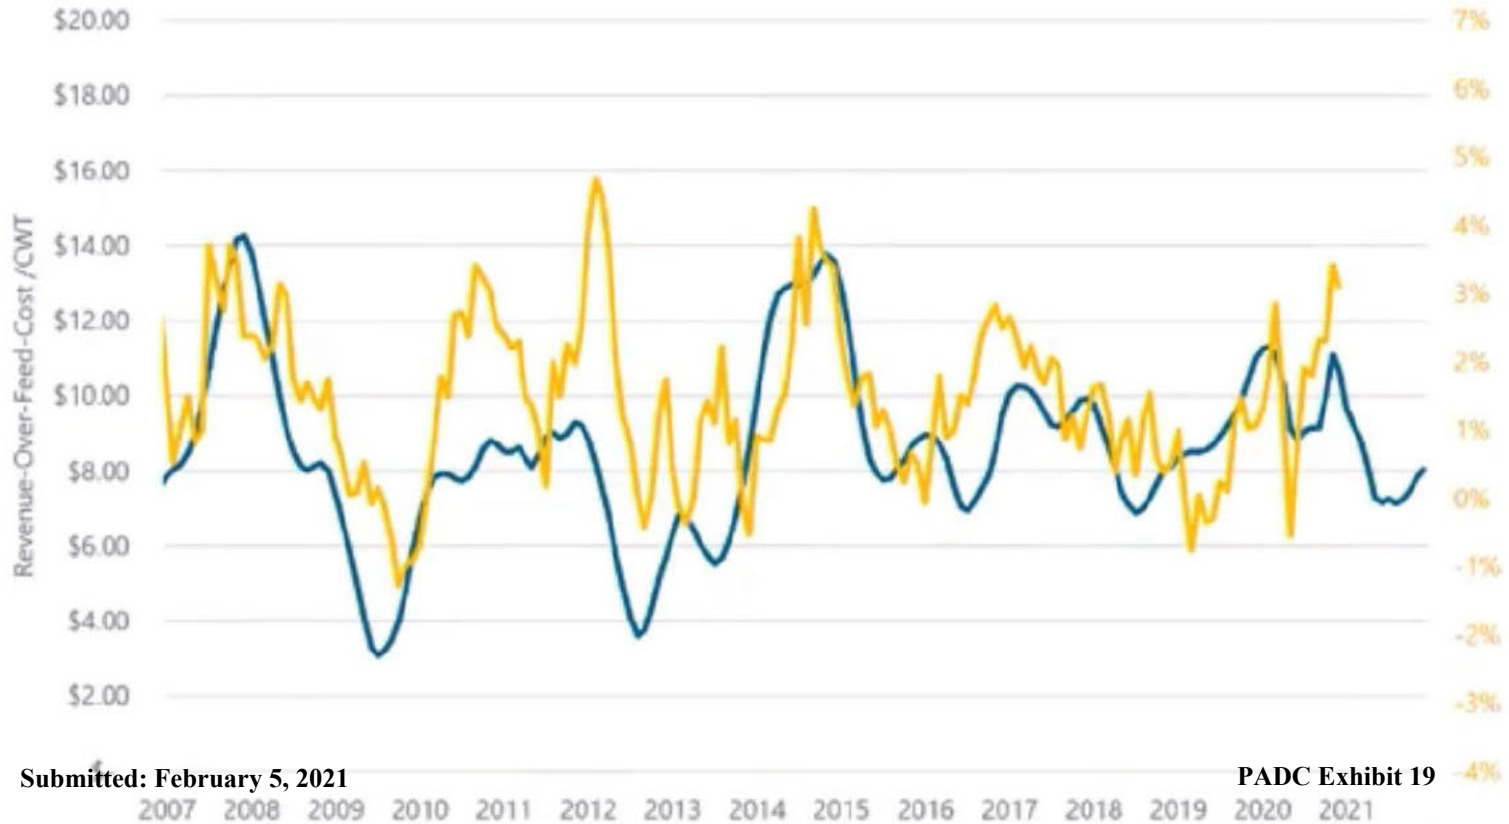

US ALL MILK PRICE
Actual and Estimated
2016-2021

Supply: Milk Already Burdensome. Will Slow in 2H21.

Submitted: February 5, 2021

PADC Exhibit 19