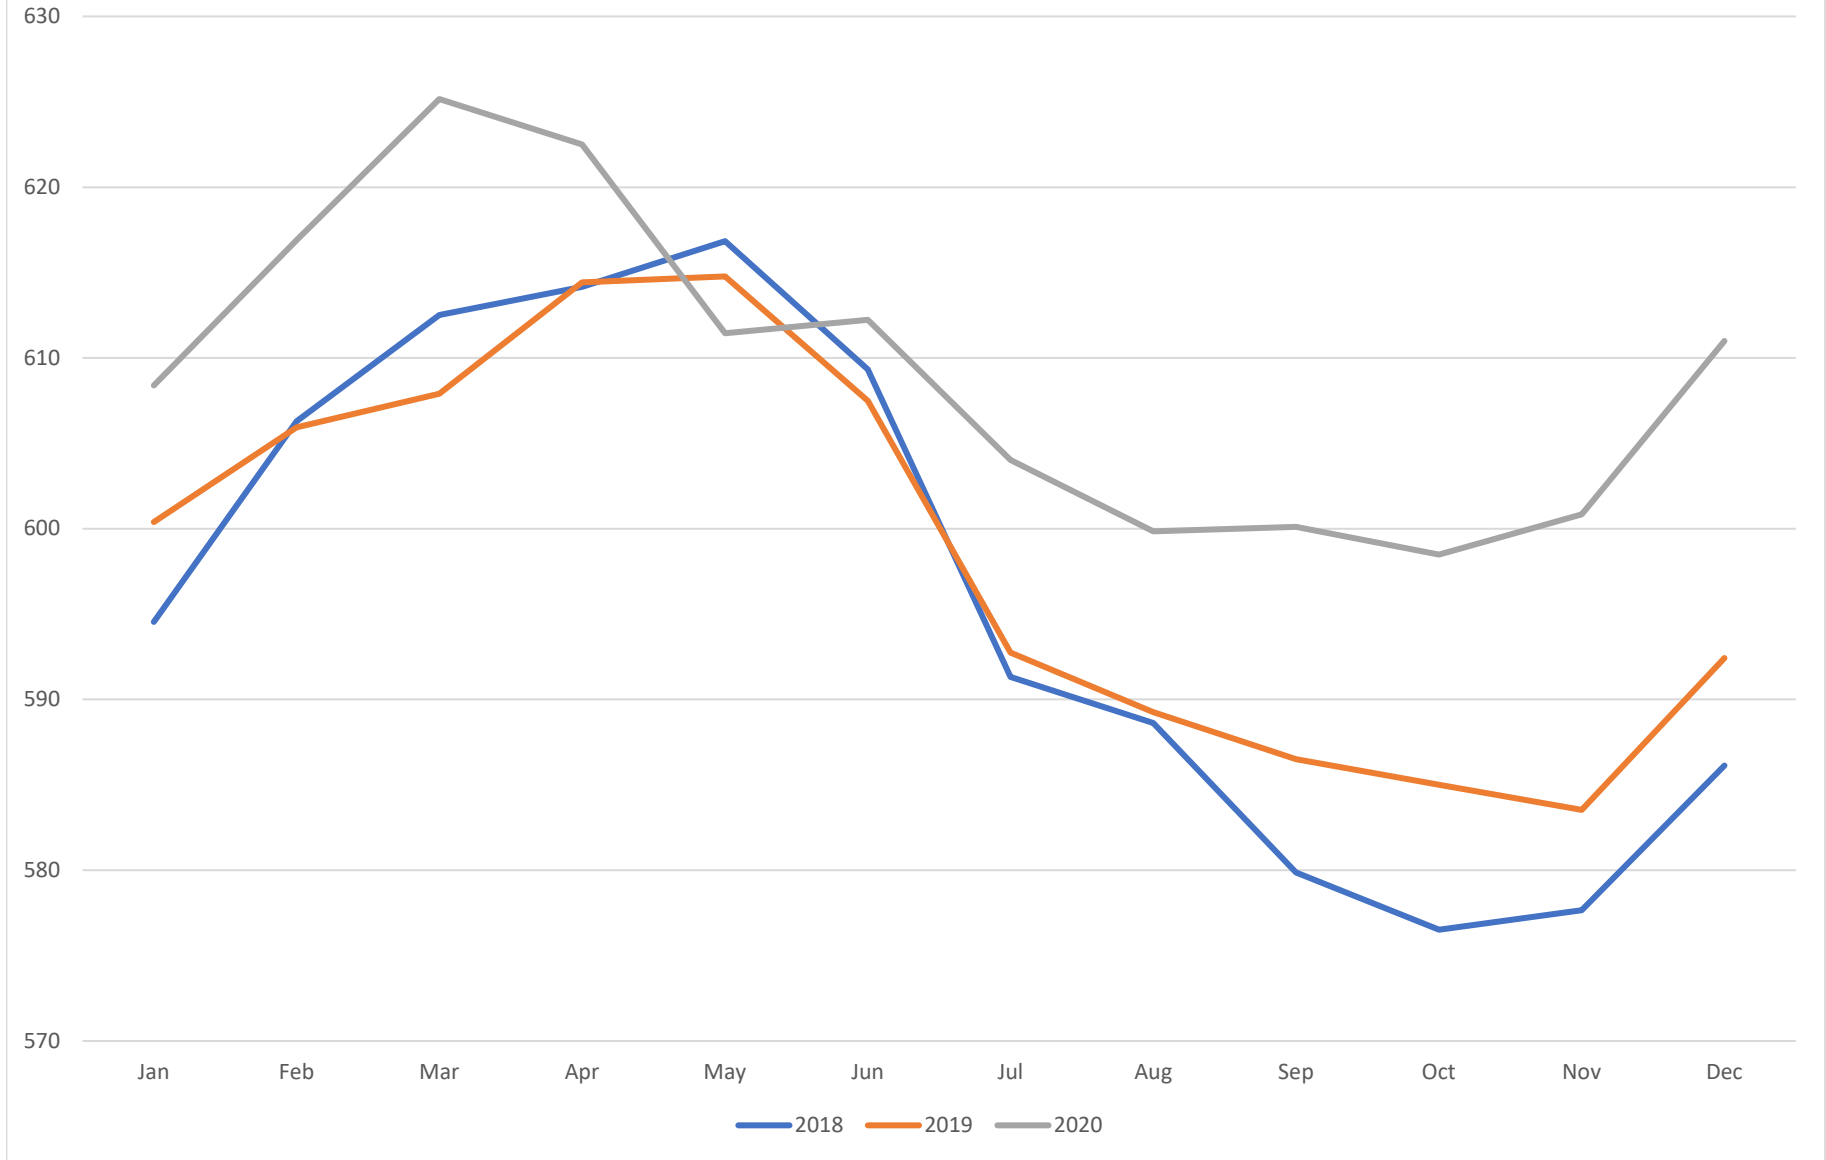

US Milk Production per Day
(million pounds)
Source USDA-NASS

Pennsylvania Milk Production
2018-2020
Million lbs. per day

Actual and Forecasted PA All Milk Price
PSU Dairy Outlook
2018-2021

Weighted Average PA Mailbox Prices
2018-2020

US ALL MILK PRICE
Actual and Estimated
2016-2021

Supply: Milk Already Burdensome. Will Slow in 2H21.

Submitted: February 5, 2021

PADC Exhibit 19